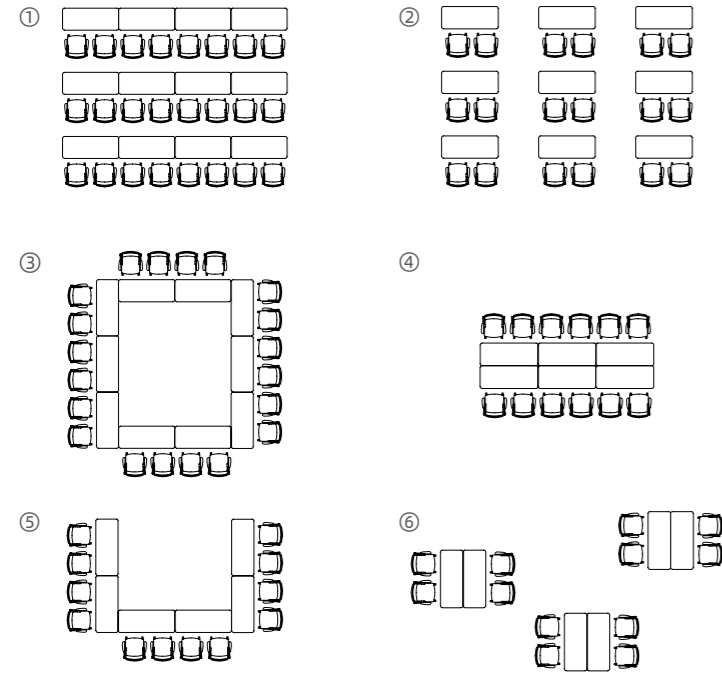

Mobile Whiteboard for Instant Creativity

The whiteboard features a 360° flip function, doubling the writing space, and also serves as an instant partition wall.

Mobile Sit-to-Stand Podium

Prolonged sitting or standing may reduce speech efficiency due to fatigue. The Modit podium enables effortless sit-to-stand adjustment, elevating your performance with integrated features for charging and storage.