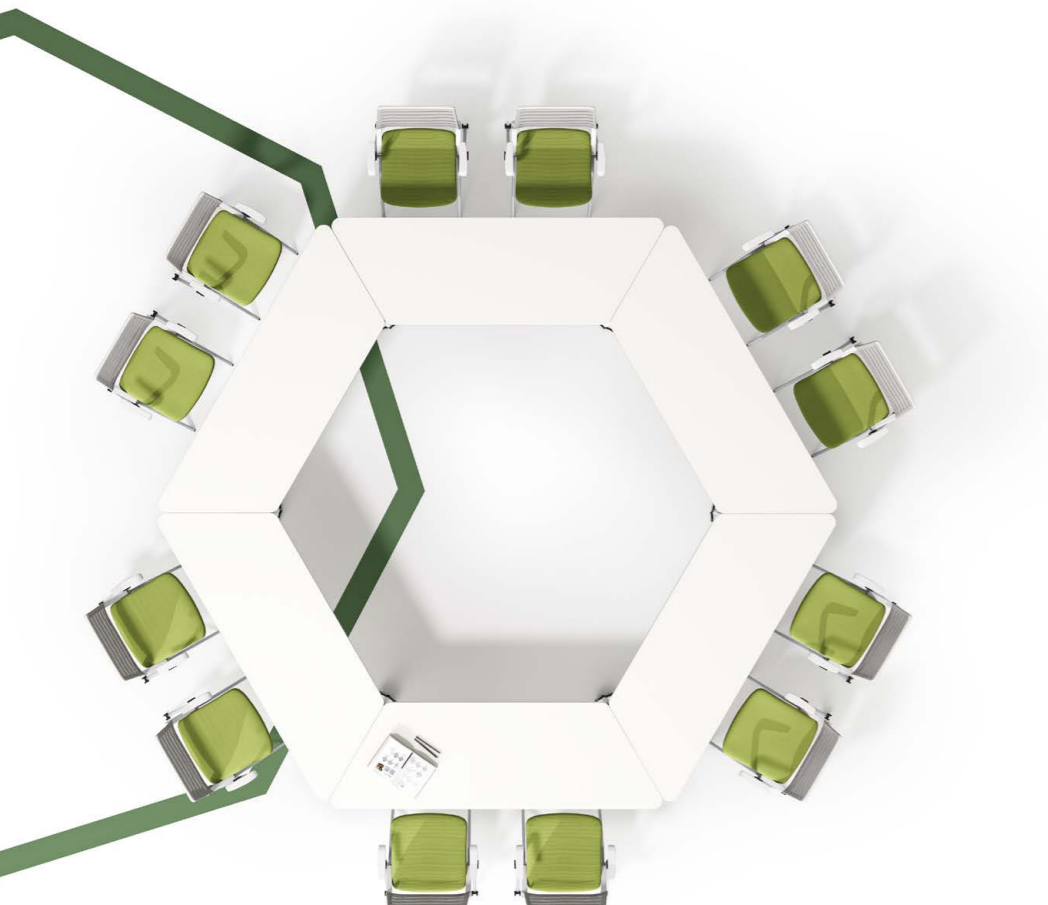

Mobile Whiteboard for Instant Creativity

The whiteboard features a 360° flip function, doubling the writing space, and also serves as an instant partition wall.

Mobile Sit-to-Stand Podium

Prolonged sitting or standing may reduce speech efficiency due to fatigue. The Modit podium enables effortless sit-to-stand adjustment, elevating your performance with integrated features for charging and storage.

The controller enables smooth transitions with a single touch. With a range of 820mm to 1050mm, it ensures optimal posture and comfort for all users.

Controller

Non-Slip Rack

V-shape seminar model

Say goodbye to the monotonous meeting spaces. 5 shapes of tabletops adapt to different meeting requirements and the unique V-shape minimizes visual distractions.

Rectangle-shape (with rounded corner)— training model

Rectangle-shape enables face-to-face communications and brings a collision of ideas. The rounded corner avoids bumps and enhances visual aesthetics.