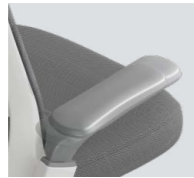

The armrests extend outward like wings, The base has fluid, dynamic lines, and together with the integrated base, they create a futuristic appearance.

Locke redefines comfort and control in modern workspaces. Smooth, responsive adjustments are the same as paddle shifters. Six-way adjustable support for your perfect sitting position. Soft, padded lumbar support for a cozy, home-like feel.

4D Armrests, PU Material,
Quick Assembly in 3 Seconds,
40mm Adjustable Lumbar Support,
Dual-Sided Soft Padding.

Forward/Backward 30mm

Left to Right 16mm

Up/Down 70mm

15° Pivot

50mm Seat Depth Adjustment

Integrated Armrests with 4-position Synchronous Tilt