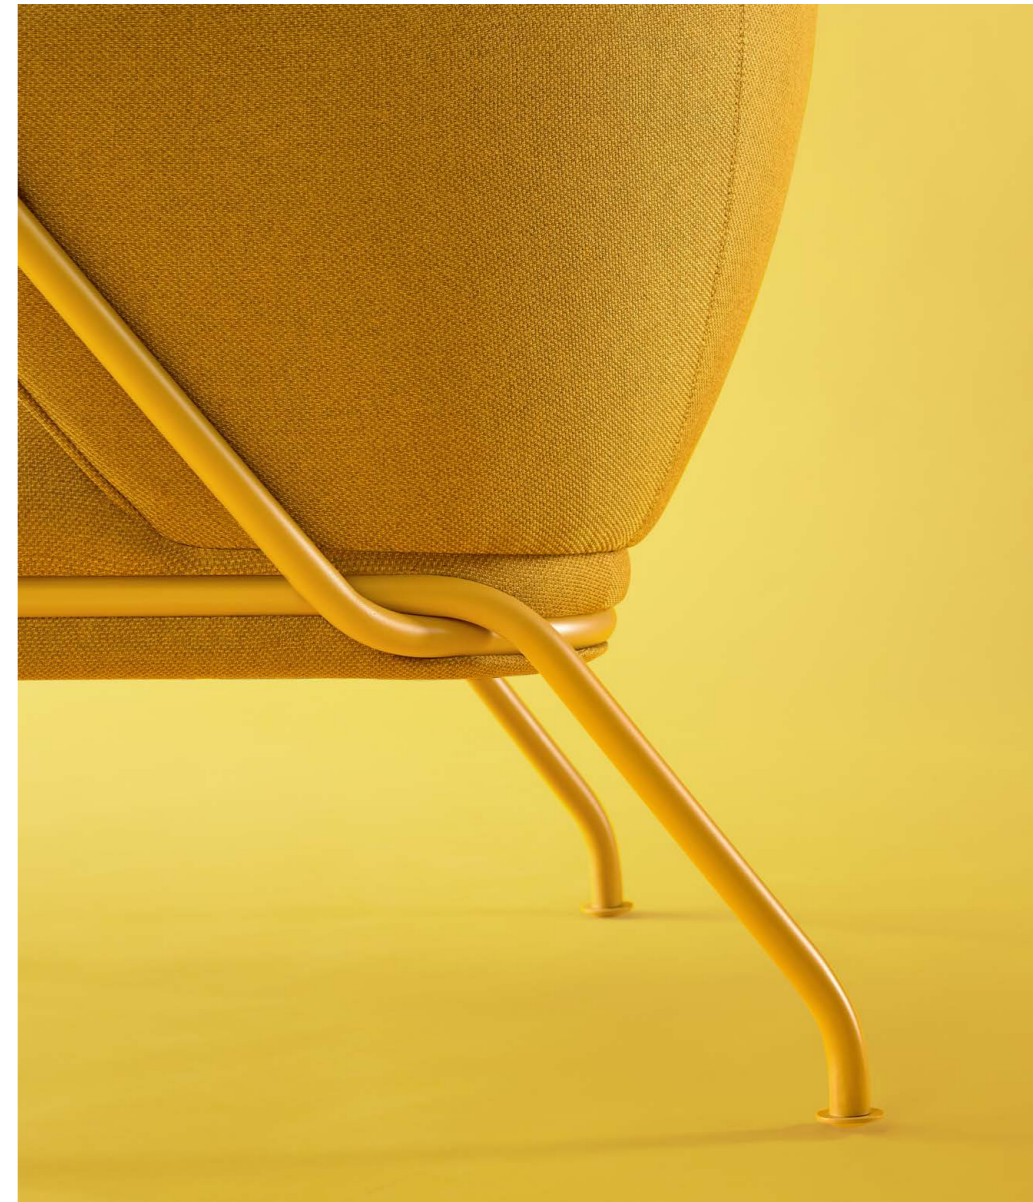

    @sunonfurniture

www.sunonglobal.com

info@isunon.com

FLOWER

The 20-Minute Park Effect: Embrace the Sunlight

Biophilic Design From Nature

The woven art captures the beauty of nature.

The nature elements woven with artistic details and the strength of steel showcase the power of life.