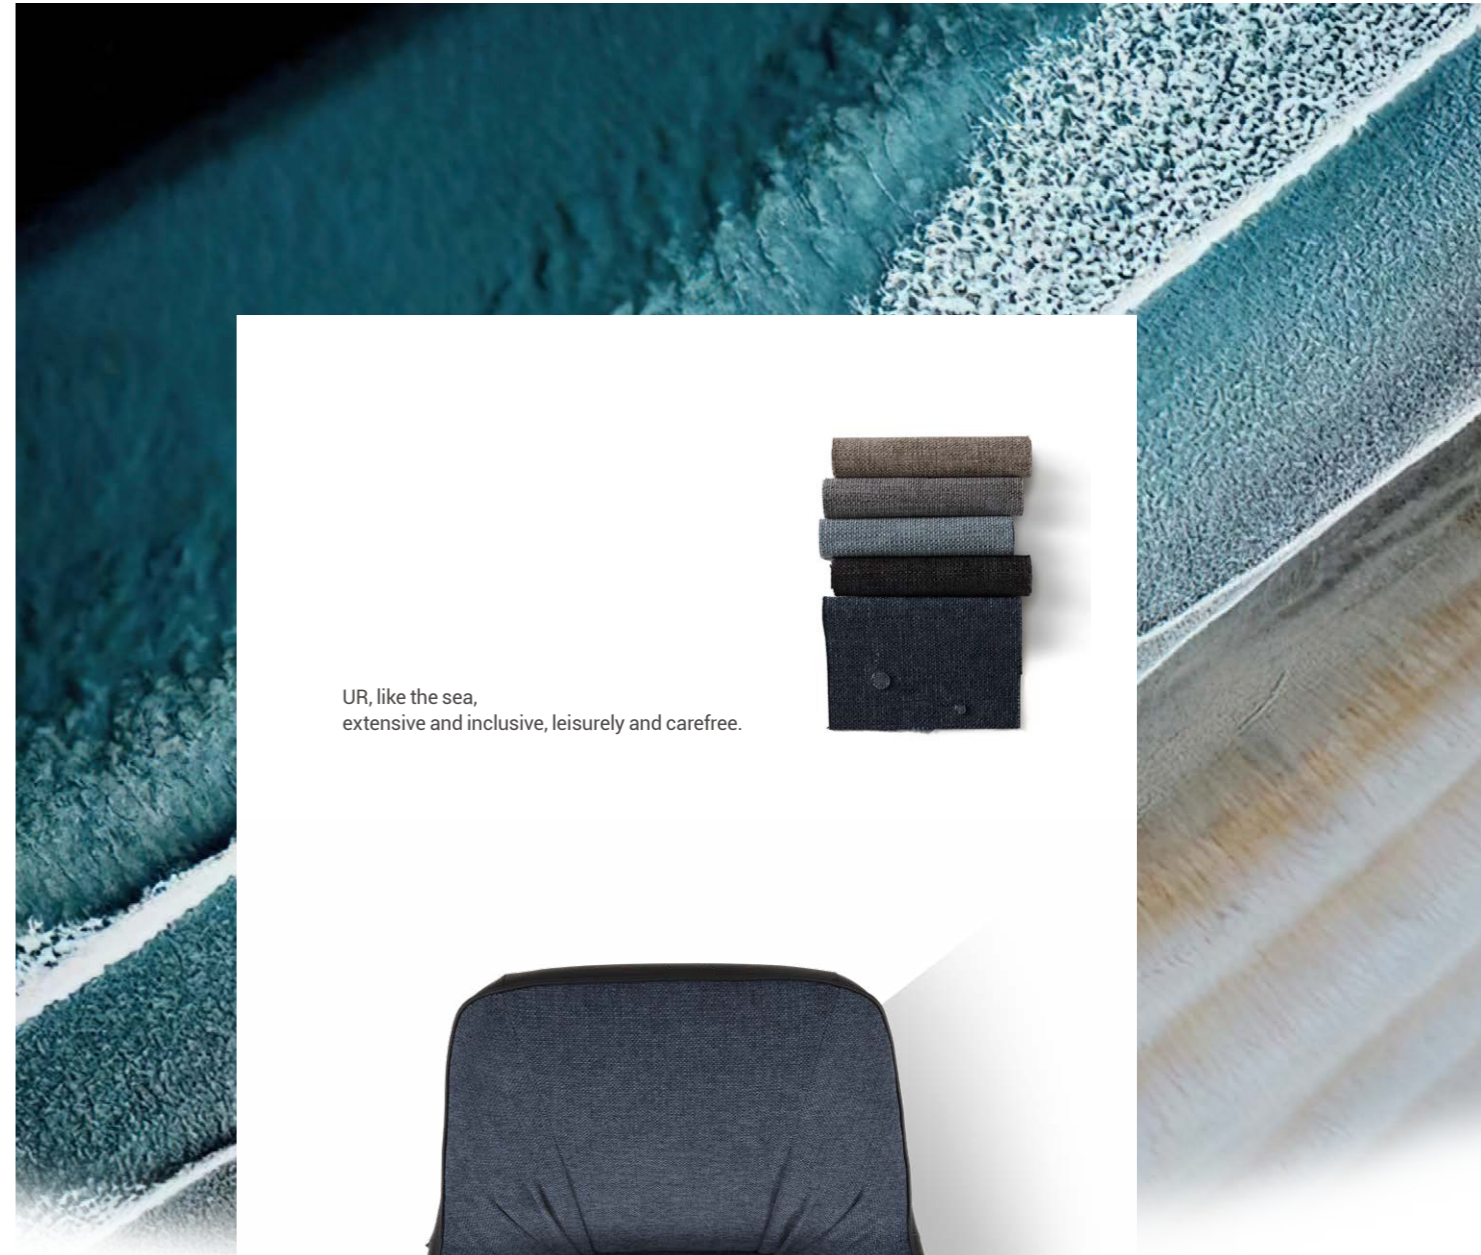

Why not indulge in a warm afternoon chat?

UR, like the sea,
extensive and inclusive, leisurely and carefree.