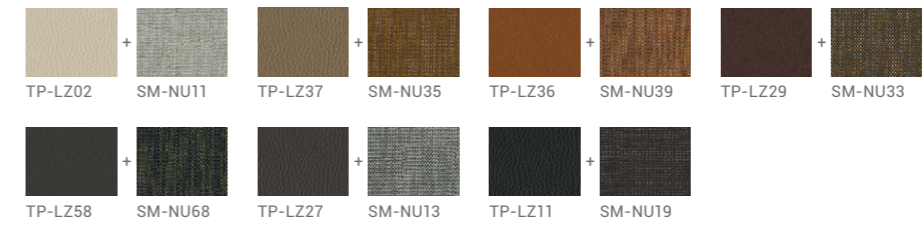

Specifications

Material

SU36

Seat (cushion side)