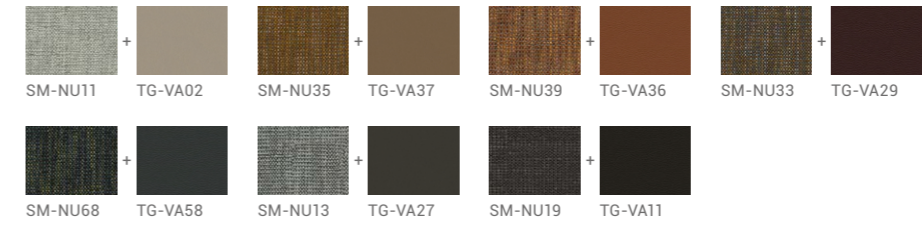

Seat (cushion side)